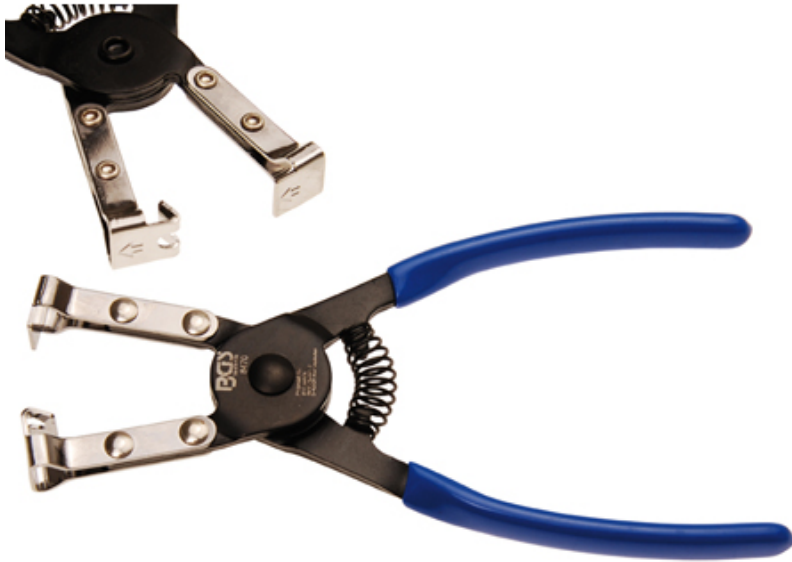

CLIC-L Hose Clamp Pliers (Art. 8470)

PRO +

- allows easy and fast unlocking and locking of clipped, reusable hose clamps
- length: 150 mm

Technical modifications reserved - we are not responsible for issues while printing