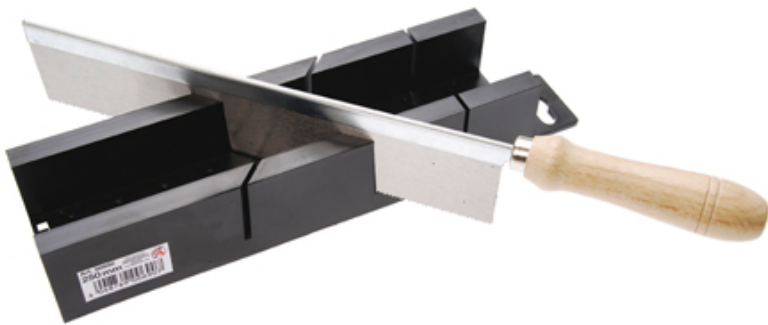

Miter Box with Slitting Saw (Art. 50850)

- suitable for 45 and 90 degrees edge cutting
- 250 mm fine saw with wood handle
- high quality miter box

Technical modifications reserved - we are not responsible for issues while printing