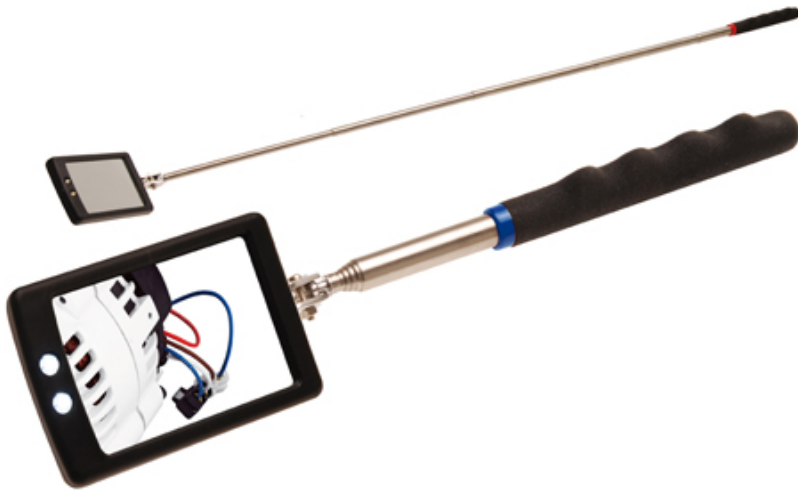

LED Telescope Inspection Mirror, 285 - 870 mm (Art. 9302)

**PRO+**

- non-slip telescopic grip
- Rotating and folding mirrors
- length 285 - 870 mm
- Mirror Size: 41 x 62 mm
- 2 LED
- incl. battery

Technical modifications reserved - we are not responsible for issues while printing