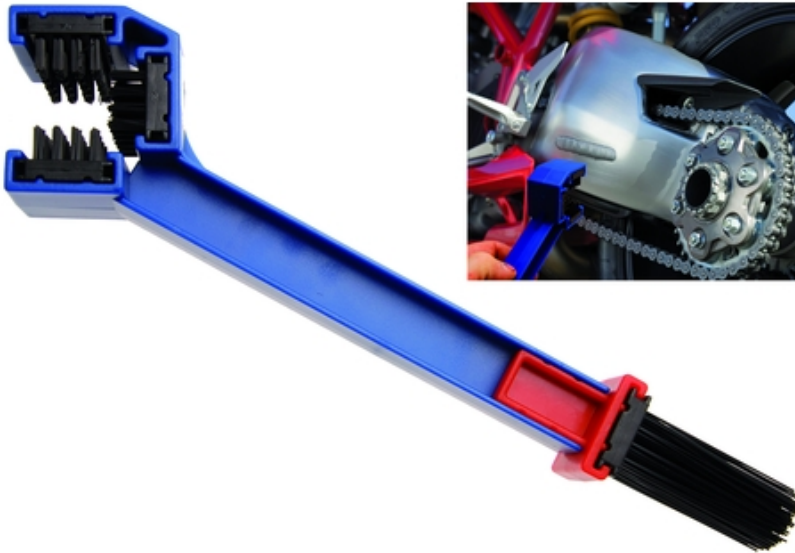

Motorcycle Chain Cleaning Brush, 265 mm (Art. 8362)

PRO+

- extends the life of the chain
- U-shaped brush allows easy drain cleaning

Technical modifications reserved - we are not responsible for issues while printing