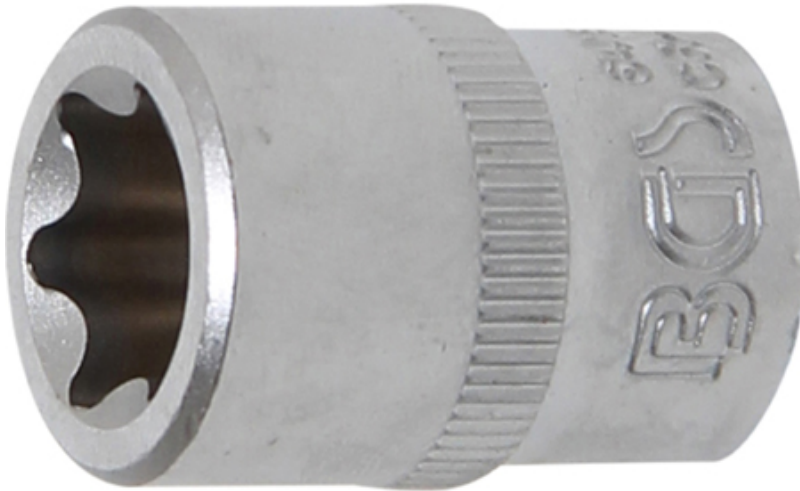

3/8" Socket for T-STAR Screws, E16 (Art. 6416)

- chrome plated

Technical modifications reserved - we are not responsible for issues while printing